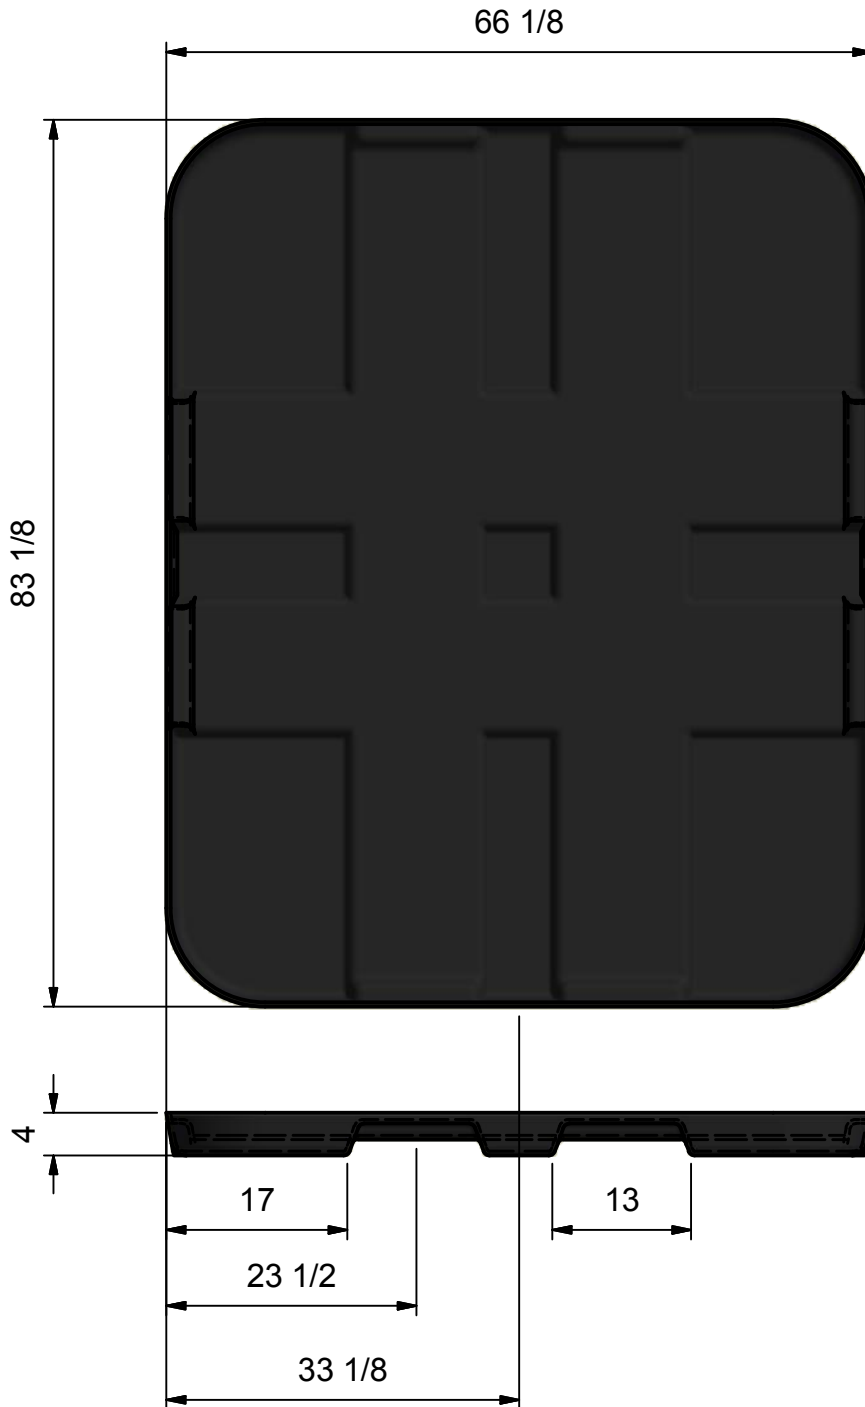

DIMENSIONS IN INCHES

*** DIMENSIONS ARE APPROXIMATE ***

DRAWN JLT	4/7/2016	Blue Falls Manufacturing Ltd.		
CHECKED		TITLE		
QA		FOX SHELL_CABINET_FLOOR DIMENSIONS (in)		
MFG		SIZE	DWG NO	REV
APPROVED		A4		
		SCALE		SHEET 1 OF 4

DIMENSIONS IN INCHES

*** DIMENSIONS ARE APPROXIMATE ***

DRAWN JLT	4/7/2016	Blue Falls Manufacturing Ltd.		
CHECKED		TITLE		
QA		FOX SHELL_CABINET_FLOOR DIMENSIONS (in)		
MFG		SIZE	DWG NO	REV
APPROVED		A4		
		SCALE	SHEET 2 OF 4	

FOX FLOOR LONG SIDE

DIMENSIONS IN INCHES

*** DIMENSIONS ARE APPROXIMATE ***

DRAWN JLT	4/7/2016	Blue Falls Manufacturing Ltd.		
CHECKED		TITLE		
QA		FOX SHELL_CABINET_FLOOR DIMENSIONS (in)		
MFG		SIZE	DWG NO	REV
APPROVED		A4		
		SCALE		SHEET 3 OF 4

FOX FLOOR SHORT SIDE

DIMENSIONS IN INCHES

*** DIMENSIONS ARE APPROXIMATE ***

DRAWN JLT	4/7/2016	Blue Falls Manufacturing Ltd.		
CHECKED				
QA		TITLE		
MFG		FOX SHELL_CABINET_FLOOR DIMENSIONS (in)		
APPROVED		SIZE	DWG NO	REV
		A4		
		SCALE		SHEET 4 OF 4