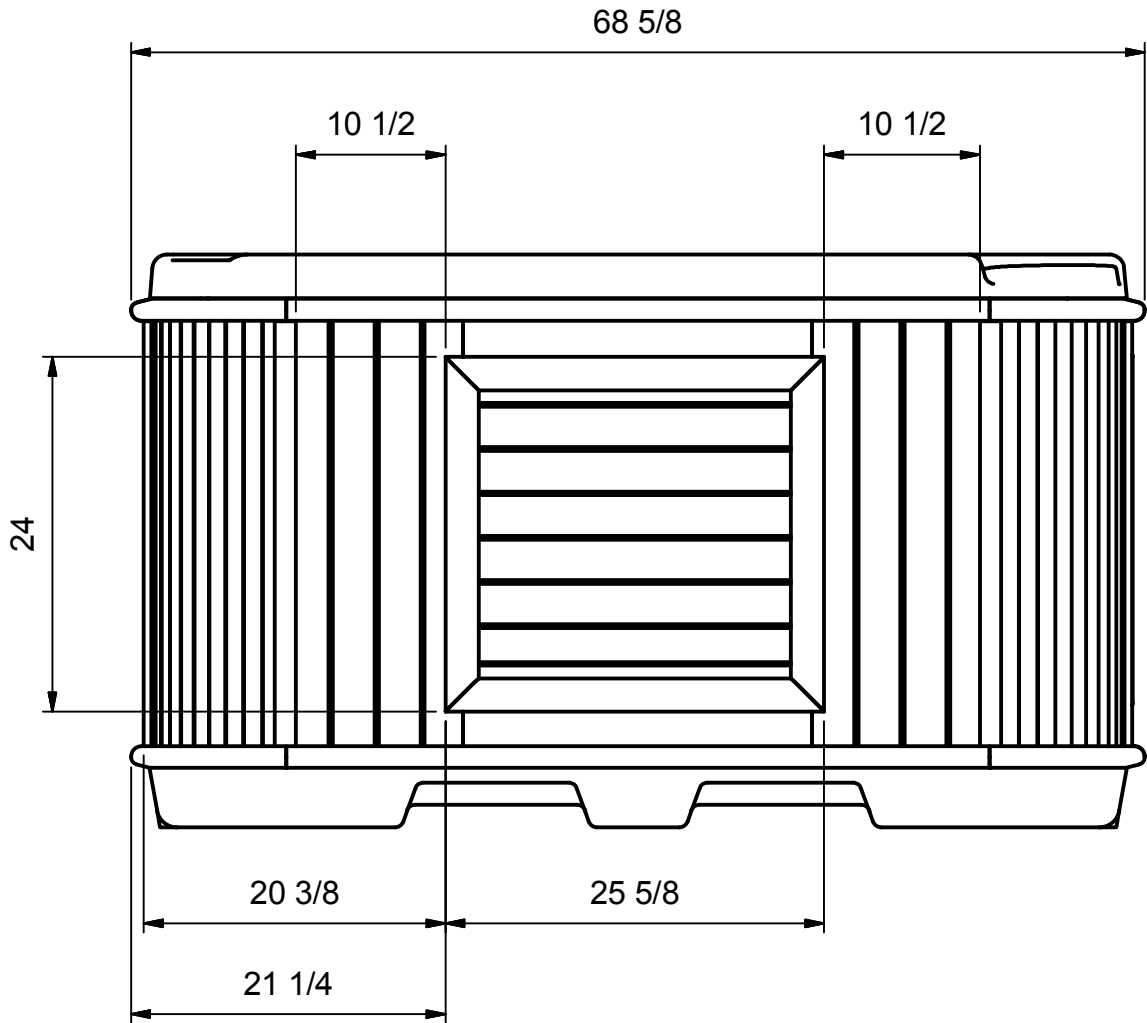

DIMENSIONS IN INCHES

*** DIMENSIONS ARE APPROXIMATE ***

DRAWN JLT	4/7/2016	Blue Falls Manufacturing Ltd.		
CHECKED		TITLE		
QA		FOX SHELL_CABINET_FLOOR DIMENSIONS (in)		
MFG		SIZE	DWG NO	REV
APPROVED		A4		
		SCALE		SHEET 1 OF 4

DIMENSIONS IN INCHES

*** DIMENSIONS ARE APPROXIMATE ***

DRAWN JLT	4/7/2016	Blue Falls Manufacturing Ltd.		
CHECKED		TITLE		
QA		FOX SHELL_CABINET_FLOOR DIMENSIONS (in)		
MFG		SIZE	DWG NO	REV
APPROVED		A4		
		SCALE	SHEET 2 OF 4	

FOX FLOOR LONG SIDE

DIMENSIONS IN INCHES

*** DIMENSIONS ARE APPROXIMATE ***

DRAWN JLT	4/7/2016	Blue Falls Manufacturing Ltd.		
CHECKED		TITLE		
QA		FOX SHELL_CABINET_FLOOR DIMENSIONS (in)		
MFG		SIZE	DWG NO	REV
APPROVED		A4		
		SCALE		SHEET 3 OF 4

FOX FLOOR SHORT SIDE

DIMENSIONS IN INCHES

*** DIMENSIONS ARE APPROXIMATE ***

DRAWN JLT	4/7/2016	Blue Falls Manufacturing Ltd.		
CHECKED				
QA		TITLE		
MFG		FOX SHELL_CABINET_FLOOR DIMENSIONS (in)		
APPROVED		SIZE	DWG NO	REV
		A4		
		SCALE		SHEET 4 OF 4