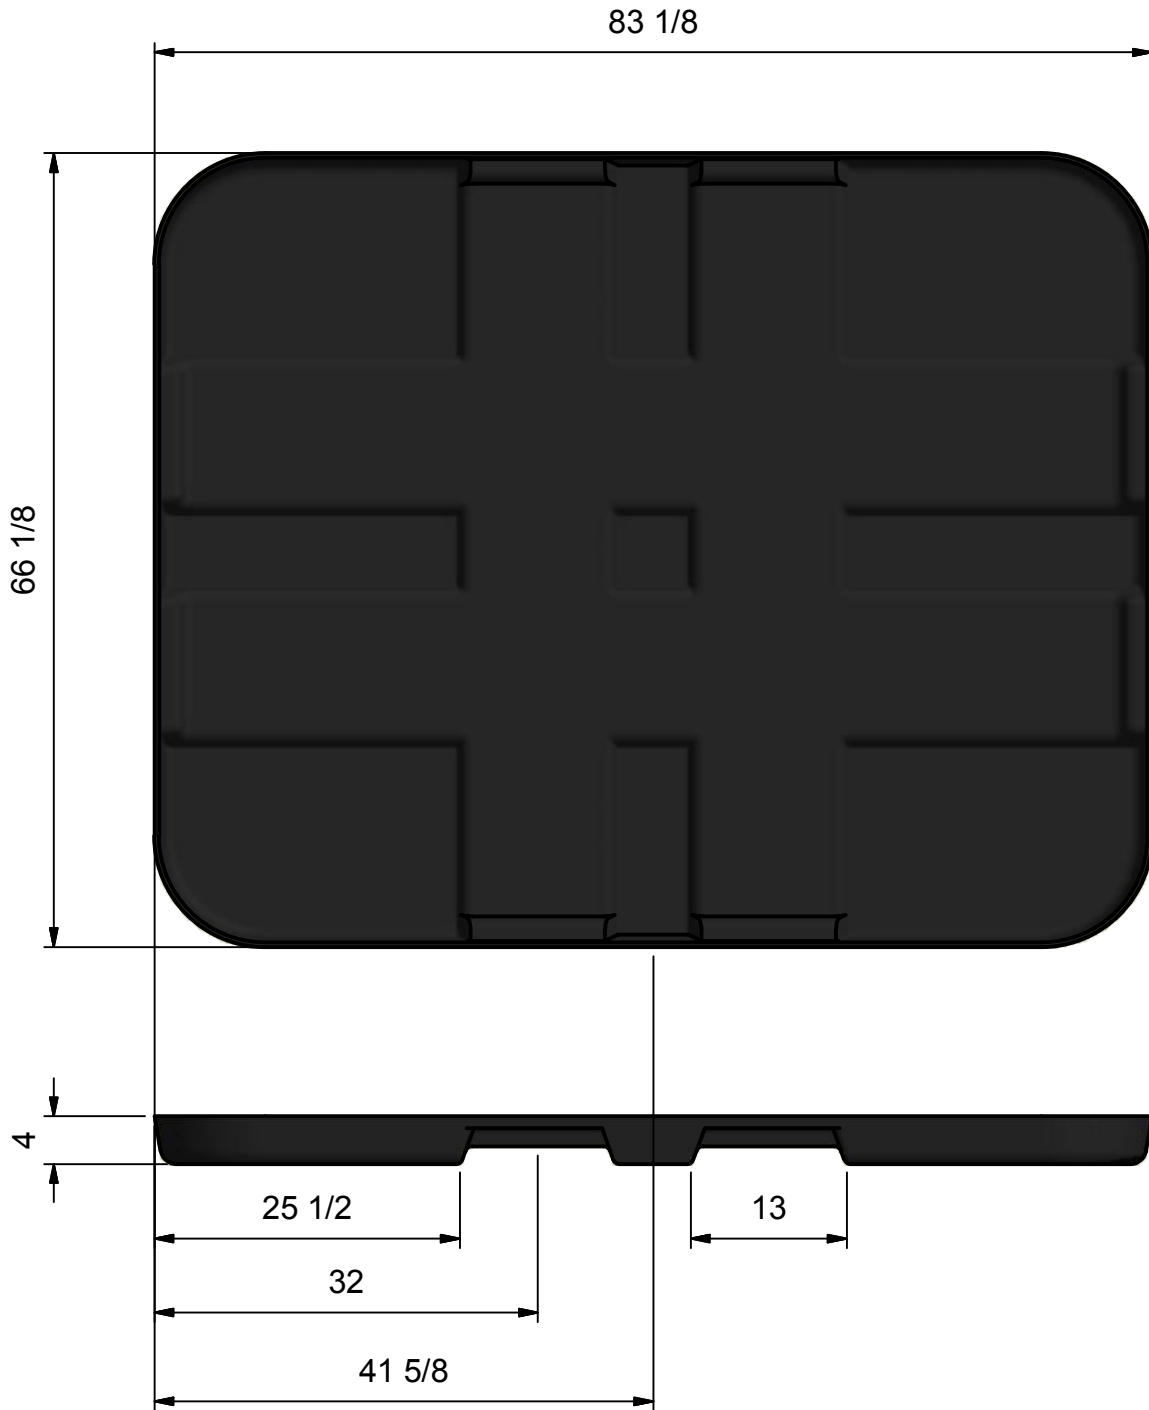

DIMENSIONS IN INCHES

*** DIMENSIONS ARE APPROXIMATE ***

DRAWN JLT	4/7/2016	Blue Falls Manufacturing Ltd.		
CHECKED		TITLE		
QA		FOX SHELL_CABINET_FLOOR DIMENSIONS (in)		
MFG		SIZE	DWG NO	REV
APPROVED		A4		
		SCALE		SHEET 1 OF 4

DIMENSIONS IN INCHES

*** DIMENSIONS ARE APPROXIMATE ***

DRAWN JLT	4/7/2016	Blue Falls Manufacturing Ltd.		
CHECKED		TITLE		
QA		FOX SHELL_CABINET_FLOOR DIMENSIONS (in)		
MFG		SIZE	DWG NO	REV
APPROVED		A4		
		SCALE	SHEET 2 OF 4	

FOX FLOOR LONG SIDE

DIMENSIONS IN INCHES

*** DIMENSIONS ARE APPROXIMATE ***

DRAWN JLT	4/7/2016	Blue Falls Manufacturing Ltd.		
CHECKED		TITLE		
QA		FOX SHELL_CABINET_FLOOR DIMENSIONS (in)		
MFG		SIZE	DWG NO	REV
APPROVED		A4		
		SCALE		SHEET 3 OF 4

FOX FLOOR SHORT SIDE

DIMENSIONS IN INCHES

*** DIMENSIONS ARE APPROXIMATE ***

DRAWN JLT	4/7/2016	Blue Falls Manufacturing Ltd.		
CHECKED				
QA		TITLE		
MFG		FOX SHELL_CABINET_FLOOR DIMENSIONS (in)		
APPROVED		SIZE	DWG NO	REV
		A4		
		SCALE		SHEET 4 OF 4